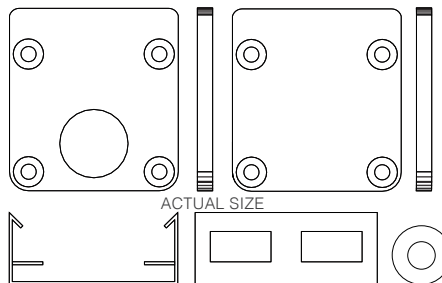

Accessories

Compatibility

Direct View	Indirect View
9524-FR	9524-FR
6524-LE	6524-LE
8000-LE	8000-LE
4000-LE	4000-LE
3000-LE	3000-LE
8924-CT3022-LE	8924-CT3022-LE
8924-RGBW-LE	8924-RGBW-LE
7000-RGB	7000-RGB
5000-RGB	5000-RGB