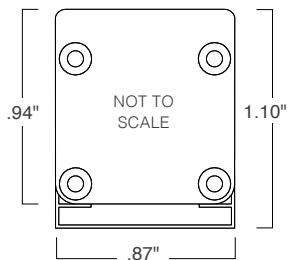

Dimensions