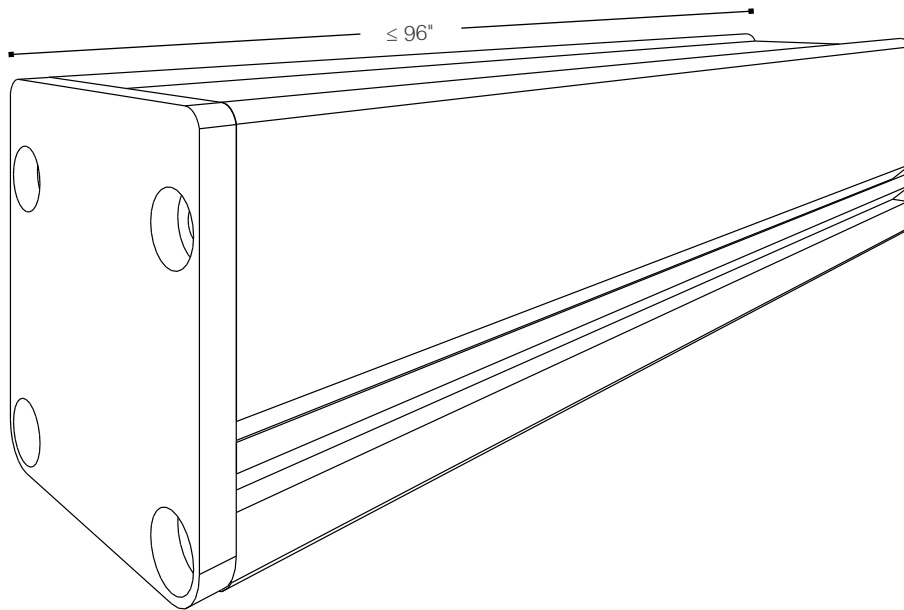

AT802

Deep Profile

NOT TO SCALE