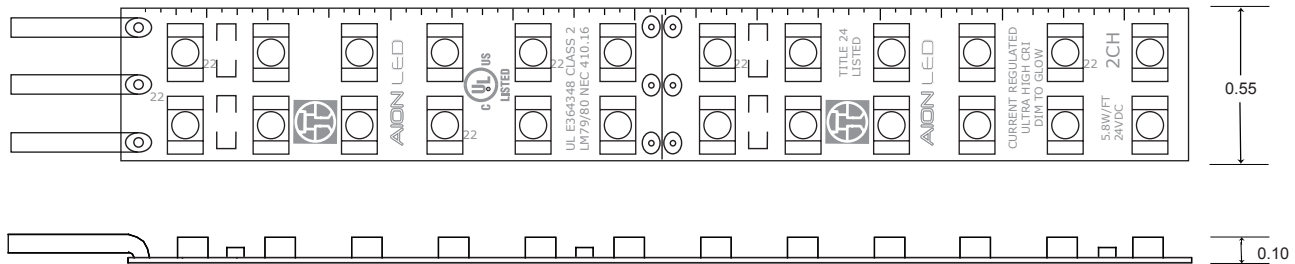

8924-CT3022-LE

High Rendering Warm White Light Engine

	@2150K	@2950K
Total Lumens	126.64	206.60
Input Power	2.26 W	2.82 W
Efficacy	56.80	79
Color Rendering Index	94 CRI	92 CRI
R9	71.30	68.06
Input Voltage	24.00 VDC	
Input Current (Amp)	0.09	0.11
Correlated Color Temperature	2150K	2950K

UL Class 2
IP20 Dry Location
Custom Cut To Fit
50,000 Hour Minimum Lifespan
2 Channel Fixture
CH 1: 3000K ~2.8W/ft.
CH 2: 2150K ~2.8W/ft.
MIN. Increment: 2 in.
MAX. Increment:
(Dictated by Programming)
48W per Channel

REQUIRES D100-X2 DRIVER, DMX CONTROLLER AND 800-SERIES HOUSING -Sold Separately, Not Included