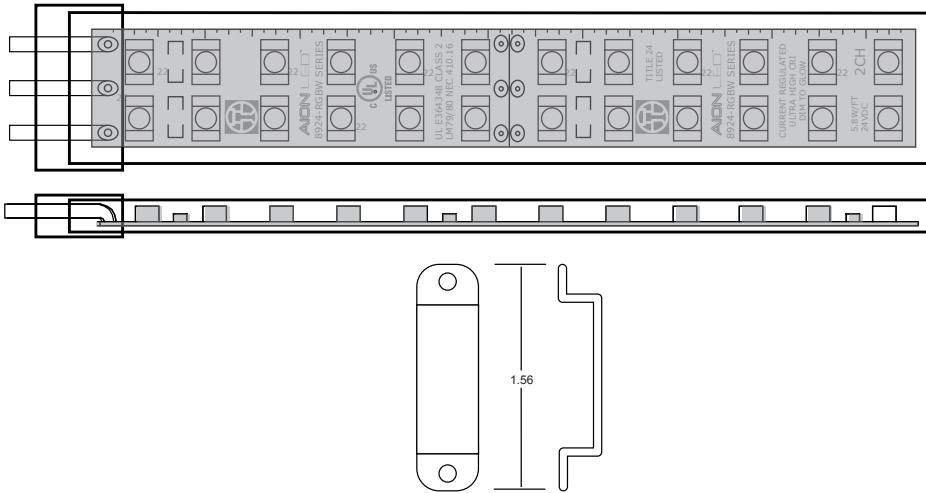

8924-CT3022-WR

High Rendering Warm White Wet Rated Fixture

DIM TO GLOW™

2 Channel Fixture CH 1:
3000K ~2.8W/ft. CH 2:
2150K ~2.8W/ft.

MIN. Increment:
2 in.

MAX. Increment:
(Dictated by Programming)
48W per Channel

PHOTOMETRICS PER CHANNEL	@2150K	@2950K
Total Lumens	126.64	206.60
Input Power (W)	2.26	2.82
Efficacy	56.80	79
Color Rendering Index (CRI)	94	92
R9	71.30	68.06
Input Voltage (VDC)	24.00	
Input Current (Amp)	0.09	0.11
Correlated Color Temperature (K)	2170	2958
Rated Lifetime	50,000 Hours	

REQUIRES D100-X2 DRIVER, DMX CONTROLLER AND 800-SERIES HOUSING -Sold Separately, Not Included