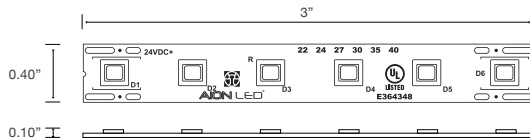

9524-FR

$\leq 1,100 \text{ Lm/ft.}^*$

95+ CRI

10.7W /ft.*

Max run: 8 ft. /Class 2 4A circuit (96W)

Min: 4 in.

PRELIMINARY SPECIFICATION, SUBJECT TO CHANGE WITHOUT NOTICE

6000 Series

600 Lm/ft.

95+ CRI

7W /ft.

Max run: 12 ft. /Class 2 4A circuit (96W)

Min: 3 in.