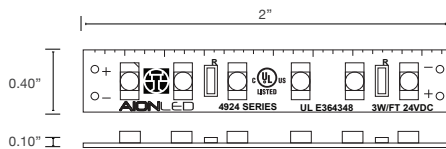

PRELIMINARY SPECIFICATION, SUBJECT TO CHANGE WITHOUT NOTICE

9524-FR

$\leq 1,100 \text{ Lm/ft.}^*$

95+ CRI

10.7W /ft.*

Max run: 8 ft. /Class 2 4A circuit (96W)

Min: 4 in.

PRELIMINARY SPECIFICATION, SUBJECT TO CHANGE WITHOUT NOTICE

6000 Series

600 Lm/ft.

95+ CRI

7W /ft.

Max run: 12 ft. /Class 2 4A circuit (96W)

Min: 3 in.

8000 Series

$\leq 463 \text{ Lm/ft.}$

90+CRI

5.6W /ft.

RANGE BY CCT (X-Y)

MIN: 1 in. | MAX: 15 ft.

Available per 1" increment

4000 Series

$\leq 236 \text{ Lm/ft.}$

90+CRI

2.8W /ft.

RANGE BY CCT (X-Y)

MIN: 2 in. | MAX: 30 ft.

Available per 2" increment

3000 Series

$\leq 116 \text{ Lm/ft.}$

90+CRI

1.4W /ft.

RANGE BY CCT (X-Y)

MIN: 4 in. | MAX: 32 ft.

Available per 1" increment

Class 2 Circuit Limitation=56'