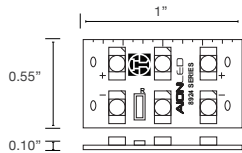

8000 Series

$\leq 463 \text{ Lm/ft.}$

90+CRI

5.6W /ft.

RANGE BY CCT (X-Y)

MIN: 1 in. | MAX: 15 ft.

Available per 1" increment