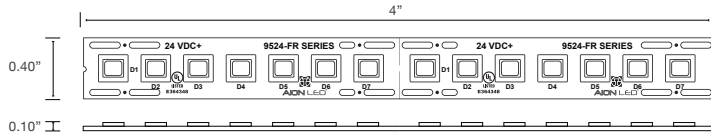

PRELIMINARY SPECIFICATION, SUBJECT TO CHANGE WITHOUT NOTICE