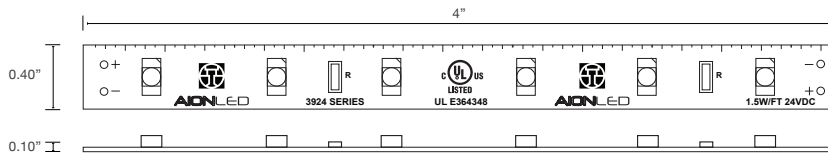

4000 Series

$\leq 236 \text{ Lm/ft.}$

90+CRI

2.8W /ft.

RANGE BY CCT (X-Y)

MIN: 2 in. | MAX: 30 ft.

Available per 2" increment