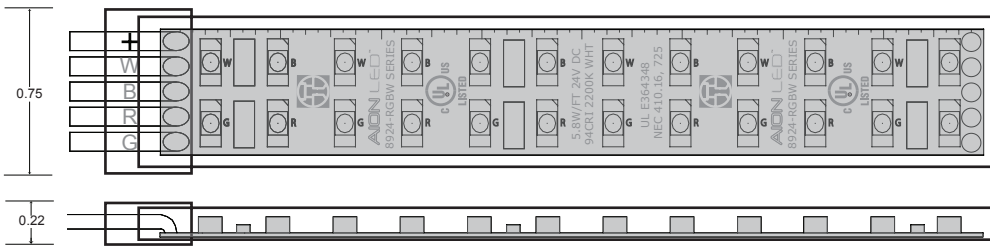

8924-RGBW-WR
Color Tuning

8924-RGBW-LE,
High Output/ 4 Channel
(Common+)

5.8W/ ft. Discrete LEDs:
Red, Green, Blue & White

MIN. Increment:
4 in.

MAX. Increment:
15 ft.

REQUIRES D100-X4 DRIVER, DMX CONTROLLER AND 800-SERIES HOUSING -Sold Separately, Not Included