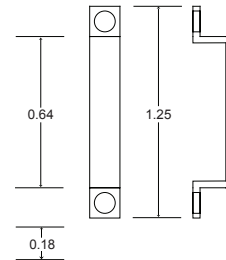

8924-RGBW-WR
Color Tuning

8924-RGBW-LE,
High Output/ 4 Channel
(Common+)

5.8W/ ft. Discrete LEDs:
Red, Green, Blue & White

MIN. Increment:
4 in.

MAX. Increment:
15 ft.

REQUIRES D100-X4 DRIVER, DMX CONTROLLER AND 800-SERIES HOUSING -Sold Separately, Not Included