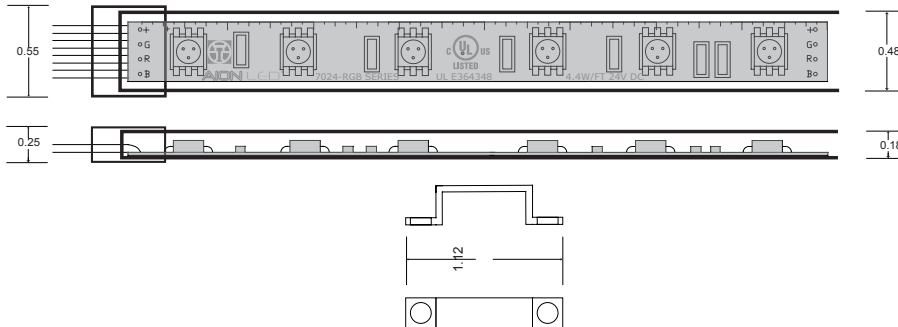

7024-RGB-WR
Mid Output Color Tuning

MIN. INCREMENT = 4"
For Maximum length see individual driver pages
4.4W/ ft. TRI-COLOR (3 IN 1) LEDs:
RED, GREEN & BLUE

5024-RGB-WR
Standard Output Color Tuning

MIN. INCREMENT = 8"
For Maximum length see individual driver pages
2.2W/ ft. TRI-COLOR (3 IN 1) LEDs:
RED, GREEN & BLUE

3-Channel Light Engine

UL Class 2

IP20 Dry Location

Custom Cut to Fit

Input Voltage: 24VDC

50,000 Hour Minimum Lifespan

Requires:
Aion LED D100-X3 Driver
Aion LED AX5-3 DMX Controller, DTM
ART 4 or approved 3rd party controller
AND Aion LED AT Series Housing
- Sold Separately, Not Included

Colors

-  Violet
-  Indigo
-  Blue
-  Green
-  Amber
-  Red

UL Class 2

IP67 Wet Location

Custom Cut to Fit,
Field Trimmable

50,000 Hour Minimum
Lifespan

Requires:
Aion LED Driver & Approved Controller
-Sold Separately, Not Included