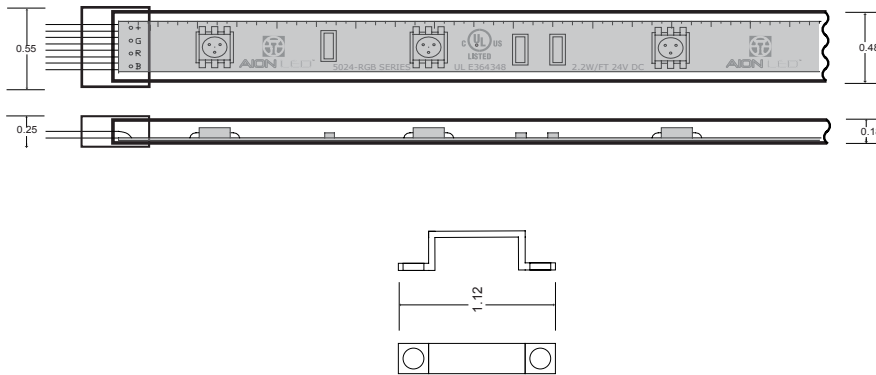

7024-RGB-WR
Mid Output Color Tuning

MIN. INCREMENT = 4"
For Maximum length see individual driver pages
4.4W/ ft. TRI-COLOR (3 IN 1) LEDs:
RED, GREEN & BLUE

5024-RGB-WR
Standard Output Color Tuning

MIN. INCREMENT = 8"
For Maximum length see individual driver pages
2.2W/ ft. TRI-COLOR (3 IN 1) LEDs:
RED, GREEN & BLUE

3-Channel Light Engine

UL Class 2

IP20 Dry Location

Custom Cut to Fit

Input Voltage: 24VDC

50,000 Hour Minimum Lifespan

Requires:
Aion LED D100-X3 Driver
Aion LED AX5-3 DMX Controller, DTM
ART 4 or approved 3rd party controller
AND Aion LED AT Series Housing
- Sold Separately, Not Included

Colors

-  Violet
-  Indigo
-  Blue
-  Green
-  Amber
-  Red

UL Class 2

IP67 Wet Location

Custom Cut to Fit,
Field Trimmable

50,000 Hour Minimum
Lifespan

Requires:
Aion LED Driver & Approved Controller
-Sold Separately, Not Included