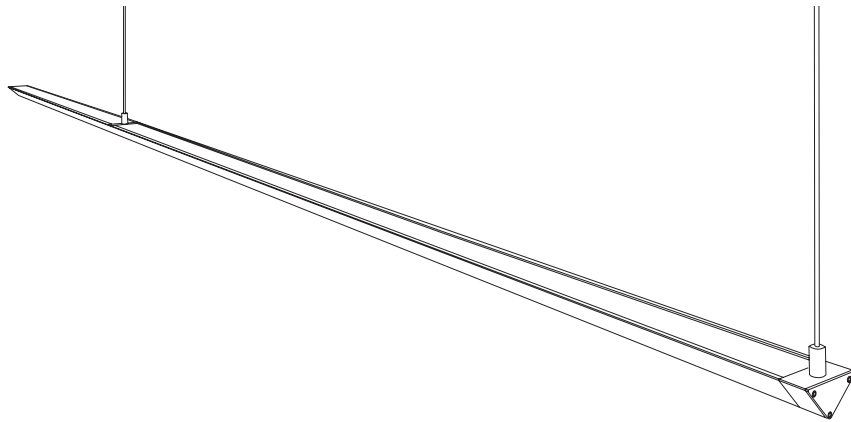

PRELIMINARY SPECIFICATION, SUBJECT TO CHANGE WITHOUT NOTICE

SKYTRACK
Linear Pendant System

NOT TO SCALE

Compatibility*

ZERO DIM™

- 8924-LE
- 4924-LE
- 3924-LE
- 9900-FR
- 9800-FC

DIM TO GLOW™

- 8924-CT3022-LE

RGBW+ Color Tuning

- 8924-RGBW-LE

*See order forms for complete system options

Standard 8' on center

Custom lengths & configurations require reflected ceiling plan with suspension points indicated