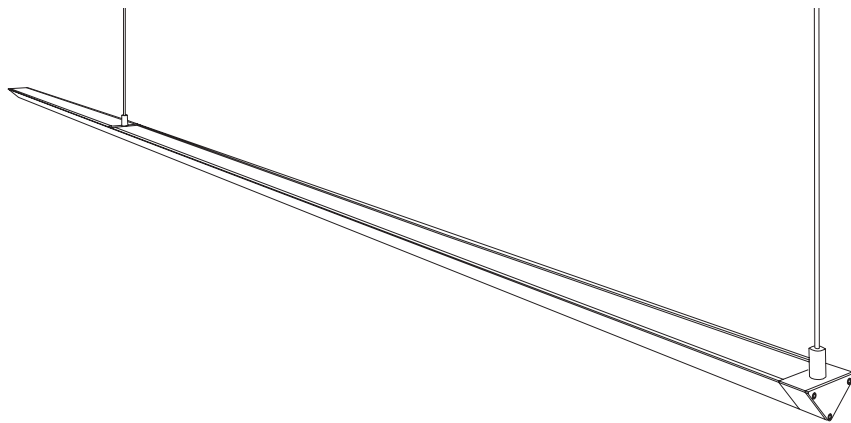

PRELIMINARY SPECIFICATION, SUBJECT TO CHANGE WITHOUT NOTICE

SKYTRACK
Linear Pendant System

Compatibility*

ZERO DIM™

- 9524-FR
- 6524-LE
- 8924-LE
- 4924-LE
- 3924-LE

DIM TO GLOW™

- 8924-CT3022-LE

RGBW+ Color Tuning

- 8924-RGBW-LE

*See order forms for complete system options

Standard 8' on center

Custom lengths & configurations require reflected ceiling plan with suspension points indicated

NOT TO SCALE