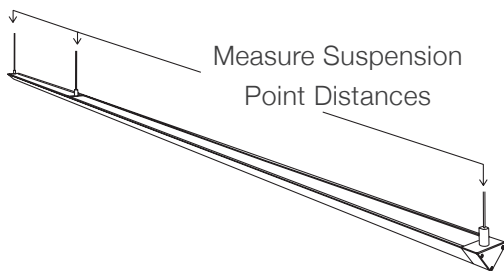

PRELIMINARY SPECIFICATION, SUBJECT TO CHANGE WITHOUT NOTICE

SKYTRACK
Linear Pendant System

Please include reflected ceiling plan.
Note suspension point distances, power feed locations*
and total overall lengths of fixtures.

Power Feed Requirements

9524-FR	1 per 8' max
8924-LE	1 per 16' max
4924-LE	1 per 32' max

PRELIMINARY SPECIFICATION, SUBJECT TO CHANGE WITHOUT NOTICE