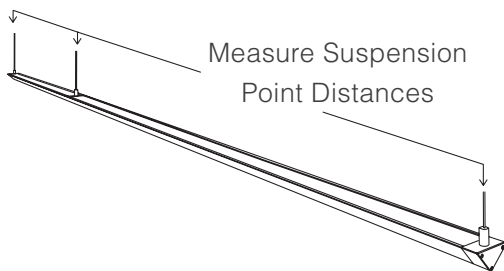

PRELIMINARY SPECIFICATION, SUBJECT TO CHANGE WITHOUT NOTICE

SKYTRACK
Linear Pendant System

Please include reflected ceiling plan.
Note suspension point distances, power feed locations* and total overall lengths of fixtures.

Power Feed Requirements

9924-FR	1 per 8' max
8924-LE	1 per 16' max
4924-LE	1 per 32' max

PRELIMINARY SPECIFICATION, SUBJECT TO CHANGE WITHOUT NOTICE