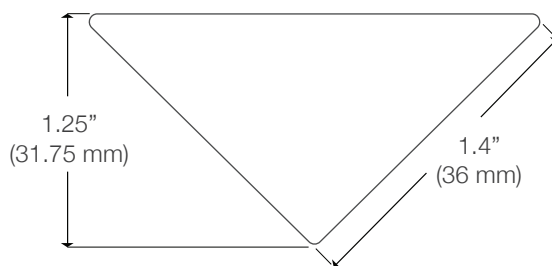

Dimensions

NOT TO SCALE