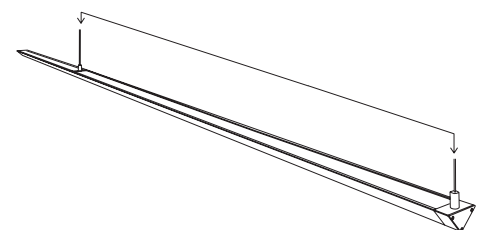

8' on Center Suspension
8' 0.875" overall fixture length including mounting brackets and end caps