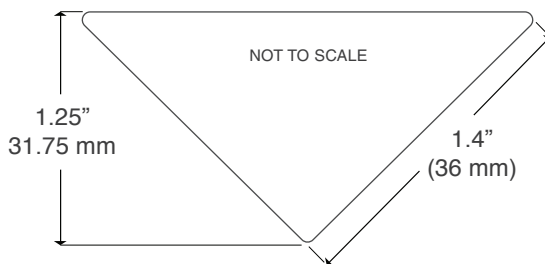

Dimensions