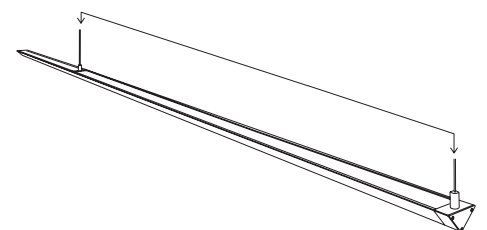

8' on Center Suspension

8' 0.875" overall fixture length including mounting brackets and end caps

PRELIMINARY SPECIFICATION, SUBJECT TO CHANGE WITHOUT NOTICE