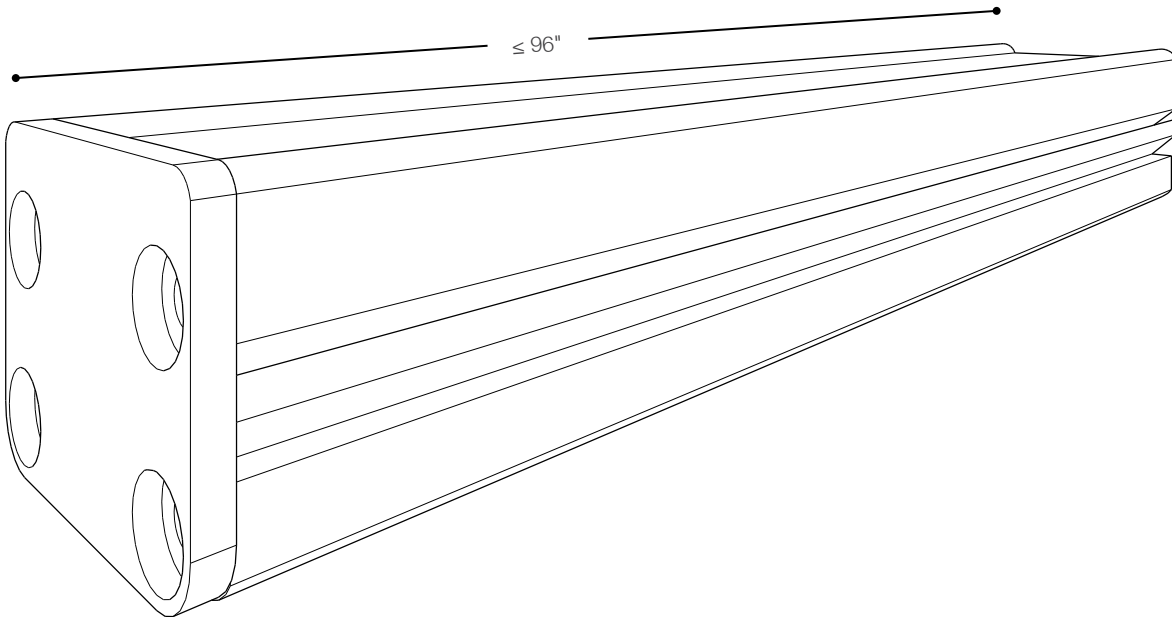

WT402
IP66 Narrow Profile

NOT TO SCALE