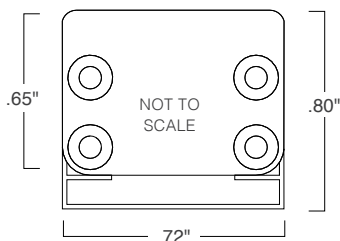

Dimensions

Compatibility

Direct View	Indirect View
9524-FR	9524-FR
6524-LE	6524-LE
4000-LE	4000-LE
	3000-LE
	7000-RGB
	5000-RGB

PRELIMINARY SPECIFICATION, SUBJECT TO CHANGE WITHOUT NOTICE