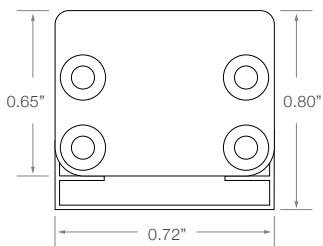

Dimensions

NOT TO SCALE

Compatibility

DIRECT VIEW	INDIRECT VIEW
9524-FR	9524-FR
6524-LE	6524-LE
4000-LE	4000-LE
	3000-LE
	7000-RGB
	5000-RGB

PRELIMINARY SPECIFICATION, SUBJECT TO CHANGE WITHOUT NOTICE

AIONLED.COM | (415) 255-AION

Modified: October 6, 2017

© 2017 Aion LED. All Rights Reserved