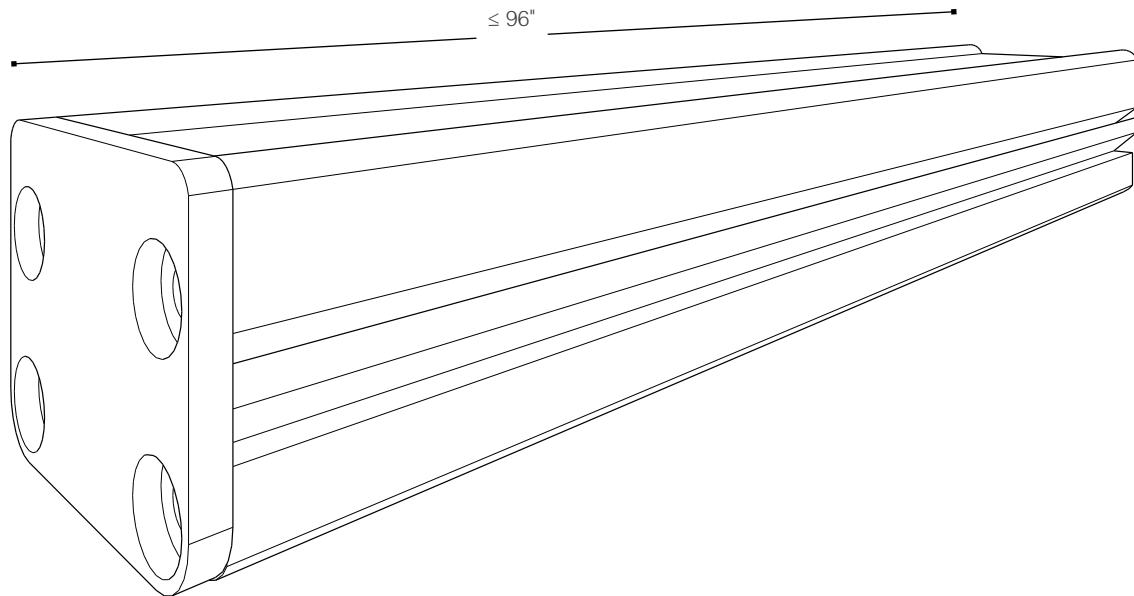

PRELIMINARY SPECIFICATION, SUBJECT TO CHANGE WITHOUT NOTICE

WT402
Narrow Profile

NOT TO SCALE