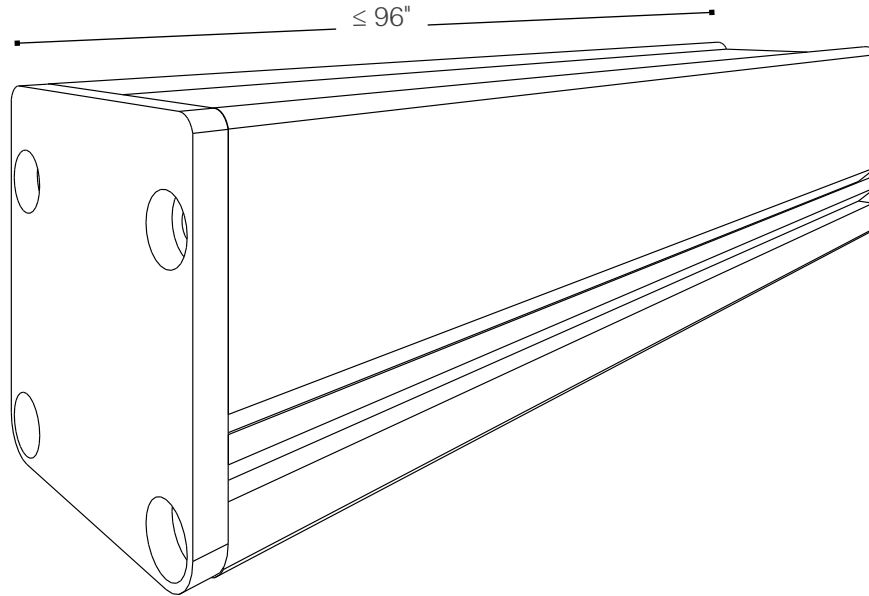

PRELIMINARY SPECIFICATION, SUBJECT TO CHANGE WITHOUT NOTICE

WT802
Deep Profile

NOT TO SCALE